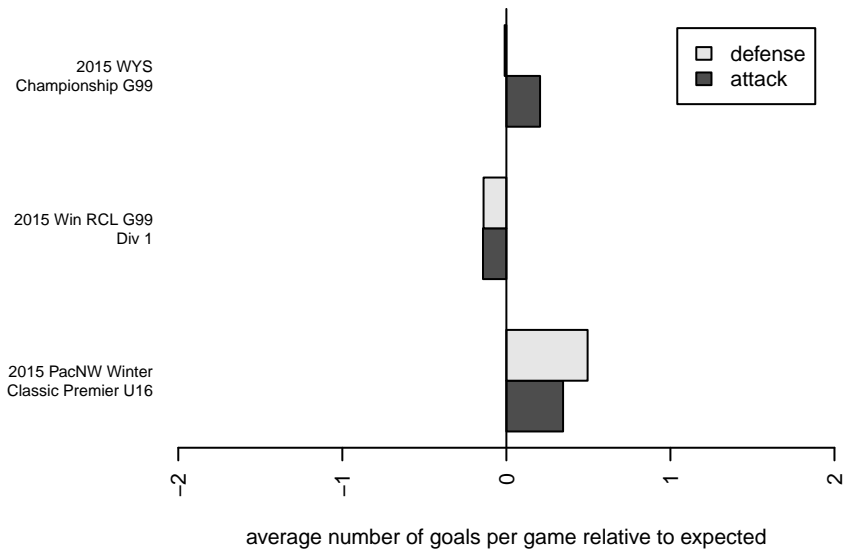

Performance relative to 13 month average