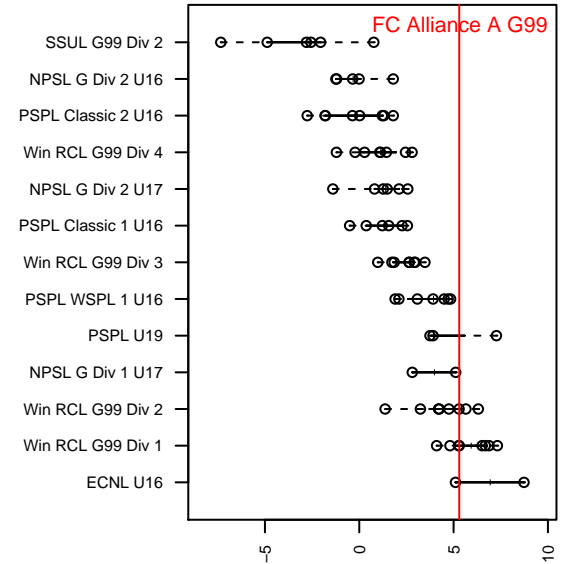

FC Alliance A G99

FC Alliance
Woodinville, WA
G99 total strength=1652
attack=19.53 defense=18.82
fall league = Win RCL G99 Div 1

alt names used:
FC Alliance G99 A
FC Alliance G99 A
FC Alliance G99 A
FC Alliance G99 A

Venues played:
2015 Win RCL G99 Div 1
2015 PacNW Winter Classic Premier U16
2015 WYS Championship G99

**attack and defense variance (black dot)
relative to other teams
and top 10 in region**

**attack and defense rating
relative to others at age
and all opponents in last 13 months**