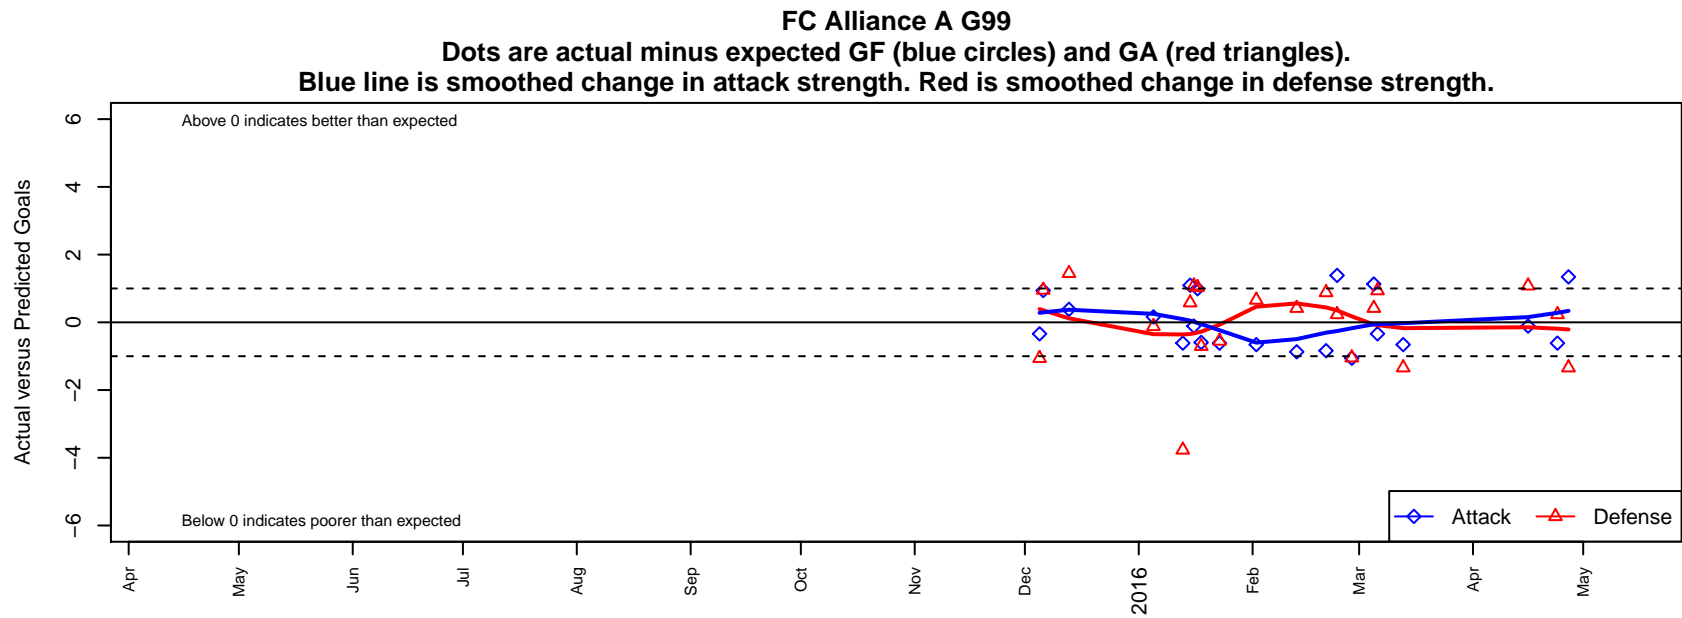

**attack and defense variance (black dot)
relative to other teams
and top 10 in region**

**attack and defense rating
relative to others at age
and all opponents in last 13 months**

FC Alliance A G99

FC Alliance
Woodinville, WA
G99 total strength=1652
attack=19.53 defense=18.82
fall league = Win RCL G99 Div 1

alt names used:
FC Alliance G99 A
FC Alliance G99 A
FC Alliance G99 A
FC Alliance G99 A

Venues played:
2015 Win RCL G99 Div 1
2015 PacNW Winter Classic Premier U16
2015 WYS Championship G99