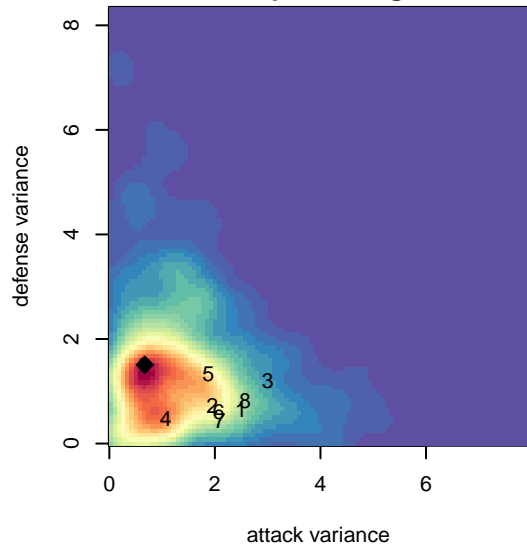

**attack and defense variance (black dot)
relative to other teams
and top 10 in region**